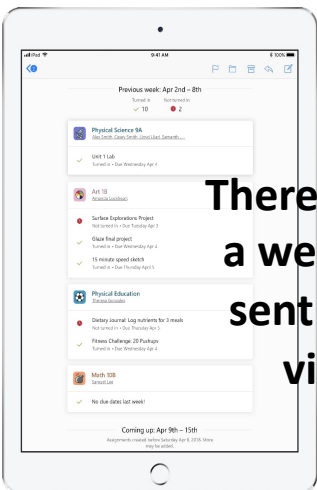

Want to know how well you are doing? In each of your subjects, click 'More' then 'Grades' to see your scores.

Due date	Assignment	Status	Points
Sep 21	Quiz B1.1 Cell Organelles!!	Viewed	/15
Sep 17	P1.1 Energy 1	Returned	7/10
Sep 11	B1.1 Cell Organelles	Returned	7/12

There will also be a weekly report sent to parents via email.