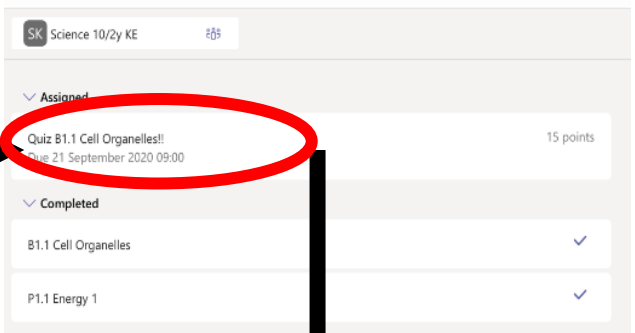

Click 'Teams' to view your subjects.

Click 'Assignments' to view your set quizzes/tasks.

Click 'Calendar' to view any live lessons

Guide on how to use

Teams Assignments

Click Assignments at the bottom, choose the subject you want and click next.

You will then see your assigned quizzes and any you have completed that you may need to check over again.

To open and complete the quiz, click here.

Answer ALL the questions and press submit at the end.